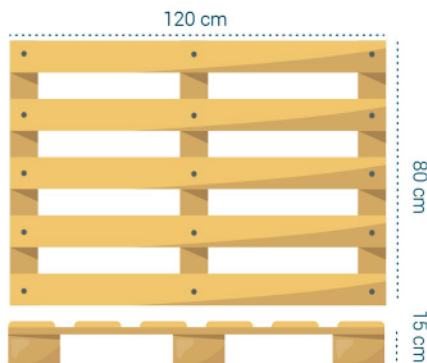

PALLET CONFIGURATION

Europallet

Land transportation of paper sacks.