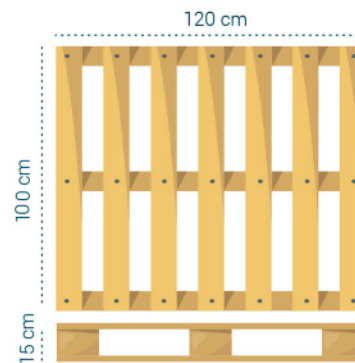

American pallet

Maritime transport and industrial sacks